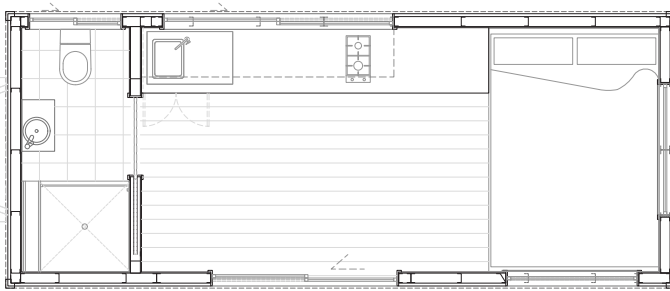

The Tea Tree

**Our smallest, tiny house for 2 people,
with plenty of options!**

Specifications

5.4m x 2.4m Trailer

Overall:
6.4m x 2.5m x 3.9m

Bedroom

Built in double size bed
frame, with under bed
storage.

Sleeps 1 - 2

Bathroom

Full size shower, tiled
bathroom floor, ceramic
basin.

Kitchen

2.4m timber benchtop
2 burner cooktop, space
for fridge (93L), soft close
drawers and doors

Construction

Lightweight Trucore steel frame,
sustainable, recycled insulation,
underfloor insulation, exterior cladding
options, Colorbond roofing, aluminium
windows, sliding door