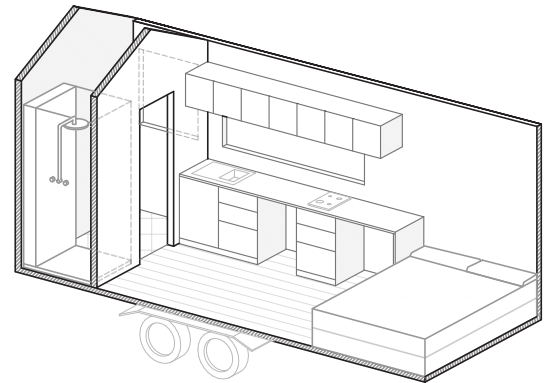

The Tea Tree

**Our smallest, tiny house for 2 people,
with plenty of options!**

Specifications

5.4m x 2.4m Trailer

Overall:
6.4m x 2.5m x 3.9m

Bedroom

Built in double size bed
frame, with under bed
storage.

Sleeps 1 - 2

Bathroom

Full size shower, tiled
bathroom floor, ceramic
basin.

Kitchen

2.4m timber benchtop
2 burner cooktop, space
for fridge (93L), soft close
drawers and doors

Construction

Lightweight Trucore steel frame,
sustainable, recycled insulation,
underfloor insulation, exterior cladding
options, Colorbond roofing, aluminium
windows, sliding door